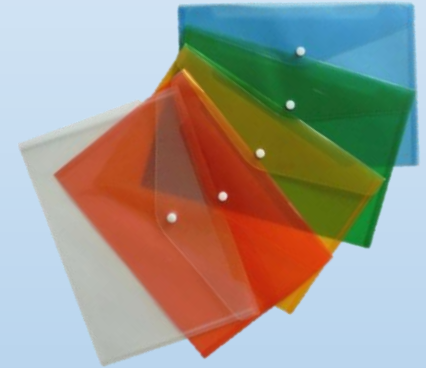

Your equipment

Your pencil case should contain:

- ✓ at least **2 black pens, an HB pencil, and a 30 cm ruler**
- ✓ a green pen
- ✓ a rubber
- ✓ a pencil sharpener
- ✓ colouring pencils and a highlighter.
- ✓ A calculator
- ✓ A glue stick
- ✓ Round end scissors